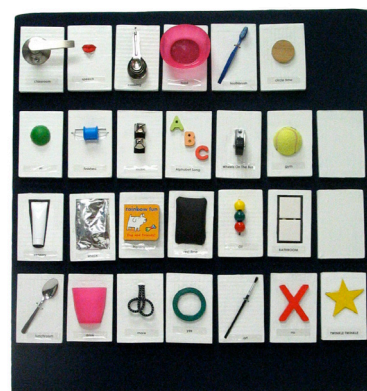

## Probe

Displays two cards for choice-making on hook & loop-compatible panel with wooden divider.

## Card Display

Hook & loop-compatible fabric with "finished" box behind.

15 x 15"

## Wall Board

Hook & loop-compatible fabric board with wall hook.

- 20" x 20"
- 35" x 35"